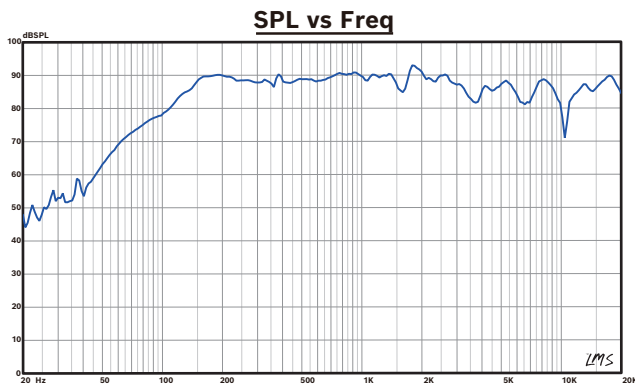

**Technical specifications**

**Electrical**

Power supply	
Power adapter	24 V / 2 A DC
Power consumption	<3 W @Standby <25 W @Rated output

Speaker	
Rated power (W)	15 W, 8 Ω
Sensitivity (1 W, 1 m, 1 kHz octave) (dB)	87 dB
Sound pressure level (rated power, 1 m, 1 kHz octave) (dB)	99 dB
Frequency range (-10 dB) (Hz)	95 Hz – 19.5 kHz
Coverage angle HxV (-6 dB, 1 kHz) (°)	184° x 170°

Speaker	
Coverage angle HxV (-6 dB, 4 kHz) (°)	112° x 35°
Power amplifier	
Type	2x 15 W, Class D amplifiers
Network interface	
Ethernet type	100 BASE-TX
Ethernet protocol	TCP/IP, UDP, RTP, TFTP, HTTP, HLS
Audio encoding	MP3, PCM
Interface	1x RJ45
Analog audio input	
Type	1x Loudspeaker output 1x 100 V high priority input 2x Line level input
Interface	2x 2-pin Phoenix connector 2x 3-pin Phoenix connector
Maximum input level	6 dBu
Input impedance	>7 kΩ